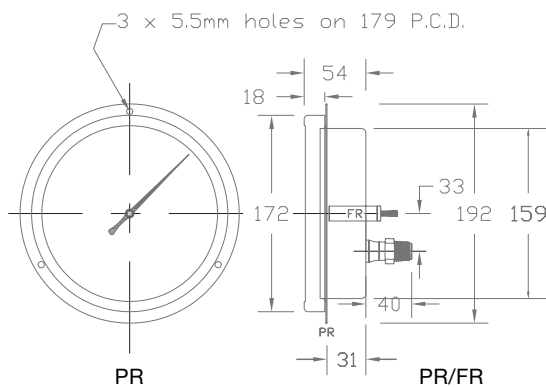

Model: 6SSB

SPECIFICATIONS

Stainless steel cased, remote reading, nickel-plated copper capillary, vapour pressure actuated temperature gauge. Fast response rates.

CASE	AISI 304 stainless steel
BEZEL	AISI 304 stainless steel
CAPILLARY	2 mm OD nickel plated copper
BULB	Nickel plated copper, 12.7 mm OD x 90 mm length (minimum)
DIAL	Aluminium, black on white
POINTER	Black coated aluminium

FEATURES

- SINGLE SCALE** °C
- ACCURACY** ±1.5 % of full scale deflection in accordance with British Standards BS 1041-2.1:1985.
- CAPILLARY** Standard Length is 2 m, but lengths up to 30 m are available.

CONNECTIONS

Pockets (thermowells) can be provided in either nickel plated brass or 316 stainless steel, ½ " BSP thread with nut and rubber insert to hold capillary.

TEMPERATURE RANGES

Temperature Ranges °C	Effective Temperature Range °C
-40/15	-30/15
-30/30	-30/30
-20/60	-20/60
10/80	25/80
40/110	50/100
40/150	50/150
100/200	100/200

DIMENSIONS (mm)

ORDERING GUIDE

Model -----	6SSB	-30/30	6M	12.7/90	R	SS	
Range -----							Thermowell
Capillary Length -----							(SS) Stainless steel
							(CPB) Nickel plated brass
							(O) Other - Specify
Bulb Dimensions -----							Mounting
CP - 12.7/90 mm - standard for chrome plated copper system							DW- Wall mount
SS - 12.7/150 mm - Standard for AISI 316 Stainless steel system							FR - Rear entry, flush panel mount with back strap
(requires 80 mm immersion minimum)							PR - Rear entry, flush panel mount with 3 hole ring
							L - Silicone Filled