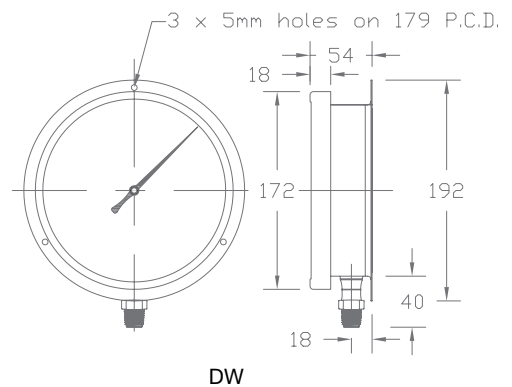

Model: 6SSB

SPECIFICATIONS

Stainless steel cased, remote reading, nickel-plated copper capillary, vapour pressure actuated temperature gauge. Fast response rates.

CASE	AISI 304 stainless steel
BEZEL	AISI 304 stainless steel
CAPILLARY	2 mm OD nickel plated copper
BULB	Nickel plated copper, 12.7 mm OD x 90 mm length (minimum)
DIAL	Aluminium, black on white
POINTER	Black coated aluminium

FEATURES

- SINGLE SCALE** °C
- ACCURACY** ±1.5 % of full scale deflection in accordance with British Standards BS 1041-2.1:1985.
- CAPILLARY** Standard Length is 2 m, but lengths up to 30 m are available.

Vapour pressure thermometer scales are logarithmic. The ideal working temperature is between 10 and 2 o'clock on the dial.

OPTIONS

- Protective sheathing over the capillary (copper or stainless steel). Armaflex also available as extra protection
- Stainless steel bulbs
- Silicone filled case

DIMENSIONS (mm)

ORDERING GUIDE

Model -----	6SSB	-30/30	6M	12.7/90	R	SS	
Range -----							Thermowell
Capillary Length -----							(SS) Stainless steel
							(CPB) Nickel plated brass
							(O) Other - Specify
Bulb Dimensions -----							Mounting
CP - 12.7/90 mm - standard for chrome plated copper system							DW- Wall mount
SS - 12.7/150 mm - Standard for AISI 316 Stainless steel system							FR - Rear entry, flush panel mount with back strap
(requires 80 mm immersion minimum)							PR - Rear entry, flush panel mount with 3 hole ring
							L - Silicone Filled